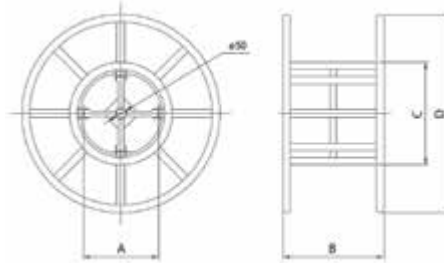

Standard Reels (Fixed)

Part No. BOF Series

- ✓ World wide standard design
- ✓ Welded steel with protective coating

Part No.	Dimensions (mm)				Wt (kg)
	A	B	C	D	
BOF010	420	560	570	1100	53
BOF020	420	560	570	1400	73

Detachable Reels

Part No. BOC Series

- ✓ Detachable side and conical drum facilitate removal of rope or conductor coil
- ✓ World wide standard design

Part No.	Dimensions (mm)				Wt (kg)
	A	B	C	D	
BOC040	420	560	590	1100	75
BOC050	420	560	590	1400	86
BOC310	420	890	626	1900	210

Galvanised Steel Anti-twisting Rope with Eye

Anti-twist braided galvanised steel rope, made of braiding strands. Comes standard on BOF010 Reels.

Part No.	Nominal Diameter (mm)	Supplied with Spliced Eyes	Indicative Lubricated Mass Rope (kg/m)	Breaking Load (kN)	Standard Length (m)
FUX013	13	ALF002	0.55	105	1600