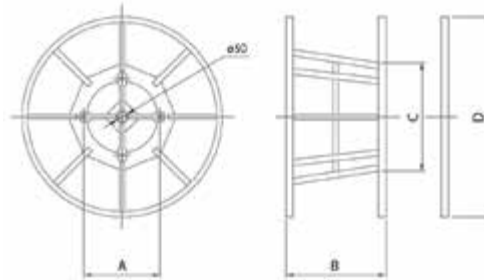

Standard Reels (Fixed)

Part No. BOF Series

- ✓ World wide standard design
- ✓ Welded steel with protective coating

Part No.	Dimensions (mm)				Wt (kg)
	A	B	C	D	
BOF010	420	560	570	1100	53
BOF020	420	560	570	1400	73

Detachable Reels

Part No. BOC Series

- ✓ Detachable side and conical drum facilitate removal of rope or conductor coil
- ✓ World wide standard design

Part No.	Dimensions (mm)				Wt (kg)
	A	B	C	D	
BOC040	420	560	590	1100	75
BOC050	420	560	590	1400	86
BOC310	420	890	626	1900	210

Galvanised Steel Anti-twisting Rope with Eye

Anti-twist braided galvanised steel rope, made of braiding strands. Comes standard on BOF010 Reels.

Part No.	Nominal Diameter (mm)	Supplied with Spliced Eyes	Indicative Lubricated Mass Rope (kg/m)	Breaking Load (kN)	Standard Length (m)
FUX013	13	ALF002	0.55	105	1600